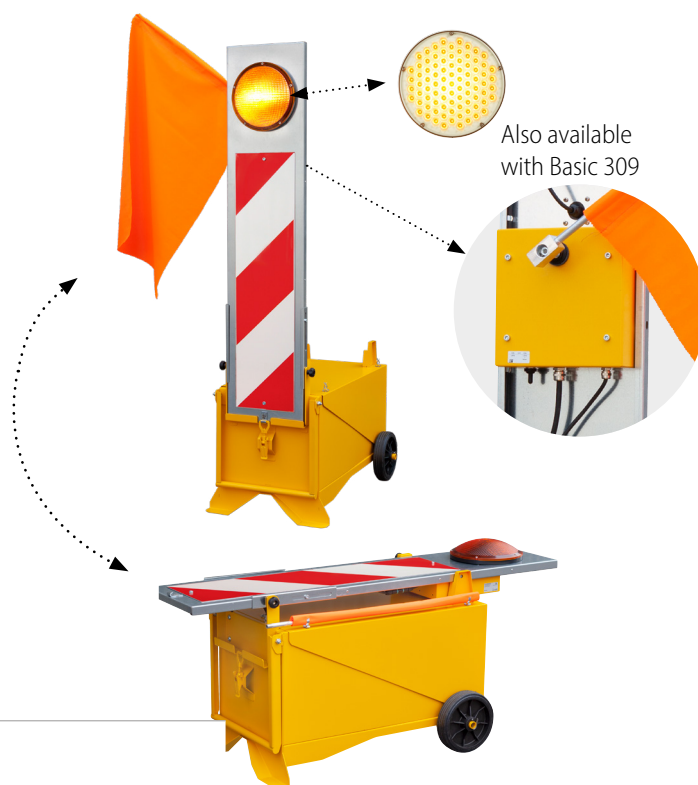

WAVE

FOLDABLE ELECTRONIC FLAG WEAVER,

The Wave electronic flag- weaver is equipped with a foldable mobile trolley complete with a sign designed to assume different configurations (deviation to the right or to the left).

Wave works with a 12V commercial type automotive battery positioned inside the battery compartment.

Wave's compact structure makes handling, transport and installation operations easy on the construction sites.

Colour	●	
Projectors	Basic 211	Basic 309
Power cons.	24 W	25 W
Dimensions	Close	1055 x 490 x 545 mm
	Open	775 x 490 x 1485 mm