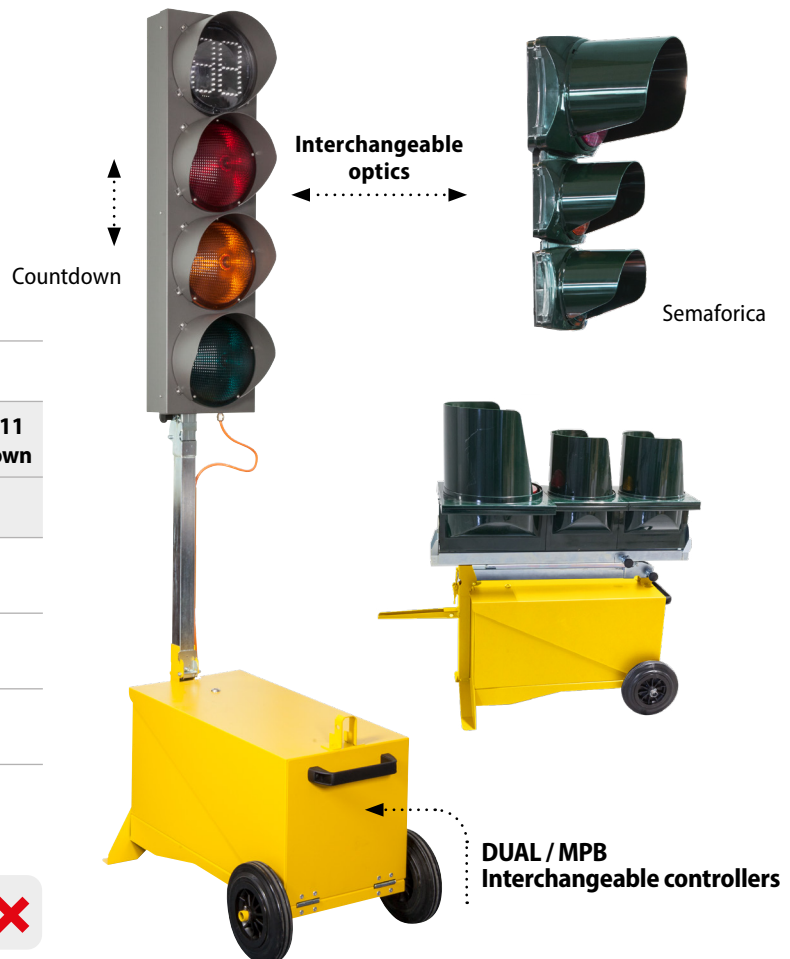

## TEMPORARY LED TRAFFIC LIGHTS.

The SL19 model is completely foldable, and allows you to place the traffic light inside the cart.

Colour	● ● ●	
Projectors	<b>3 x Basic 211 (standard)</b>	<b>3 x Basic 201 (high visibility)</b>
Power cons.	<b>3 W</b>	<b>7,8 W</b>
Dimensions	Closed	<b>780 x 440 x 410 mm</b>
	Open	<b>780 x 440 x 1880 mm</b>
Adjustable height	<b>1630 x 1755 x 1880 mm</b>	

## TEMPORARY LED TRAFFIC LIGHTS.

This feature makes the product more compact and protects the traffic light during transportation. di proteggere la lanterna semaforica durante la movimentazione.

Colour	● ● ●	
Projectors	<b>2 x 200 mm 1 x 300 mm</b>	<b>3 x Basic 211 1 x Countdown</b>
Power cons.	<b>3 W</b>	<b>5,5 W</b>
Dimensions	Closed	<b>885 x 440 x 980 mm 940 x 440 x 730 mm</b>
	Open	<b>787 x 455 x 2200 mm 720 x 455 x 2210 mm</b>
Adjustable height	<b>1950 x 2075 x 2200 mm 1960 x 2085 x 2210 mm</b>	

Version with 300 mm red traffic light lantern

Countdown version

**MPB**

**DUAL**

**MPB**

**DUAL**