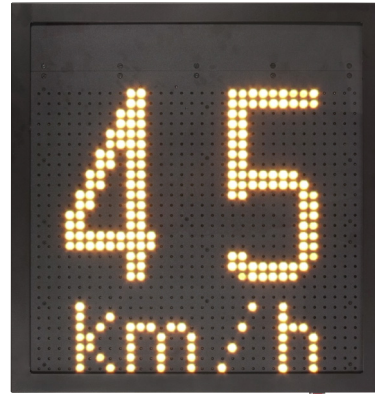

## VARIABLE MESSAGE SIGN

available with or without radar detector.

Ideal to warn, inform or guide road users.

Time scheduled programming.

Up to 8 images can be displayed at different setting speeds.

Speed values displayable from 5 to 255 km/h.

Colour	●	
Digit height max.	<b>50 cm</b>	
Resolution	<b>32 x 28 (896 LED)</b>	
Powered by	Photovoltaic kit 	<b>50 W - 45 Ah</b>
	Power supply kit 	<b>230 VAC/12 VDC</b>
	Power supply/Battery kit 	<b>230 VAC/12 VDC Batteria 18 Ah</b>
Software	<b>Included / App Android</b>	
Connection	<b>Bluetooth</b> (100m outdoor) <b>RS232</b>	Optional: e-mail GSM-GPRS-GPS
Vehicle detection	<b>Bidirectional</b> (only statistic)	
Dimensions	<b>685 x 720 x 60 mm</b>	