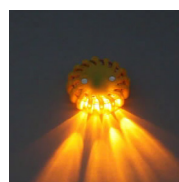

EMERGENCY KITS

IMPULSE 102

**EMERGENCY LED KIT
FOR DANGEROUS ZONES,
ACCIDENT ETC.**

9 different selectable flashing patterns.

Charging from the mains or cigarette lighter.
Magnetic, shock resistant and waterproof.

Not synchronized with each other

Watch the video:

Optic	360°
Colour	● ●
Power supply	Rechargeable lithium battery 700 mA 3,7 V
Charging time	12/14 ore
Protection	IP65
Fixing	Magnetic base